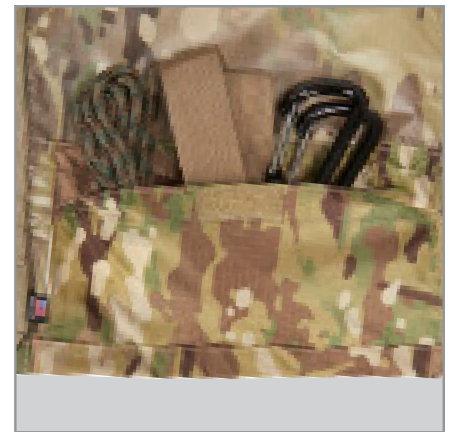

KELTY FIELDCRAFT PONCHO

BERRY COMPLIANT

PATENT PENDING

The brand new Kelty Fieldcraft Poncho incorporates four separate functions:

- + Poncho
- + Litter/Stretcher
- + Hammock
- + Shelter

Manufactured 100% Berry Amendment compliant.

LITTER

- + Carry Handle for drag or two person
- + Sleeves for longer haul with litter poles (poles not included)

HAMMOCK

- + Webbing, rope and carabiners included
- + Quickly and easily sets up

SHELTER

- + Attached multiple Kelty Fieldcrafts for larger shelters
- + Seal off hood for best inclement weather protection
- + Rope included

SPECIFICATIONS

COLORWAY / SKU	MATERIAL	WEIGHT	LENGTH	WIDTH
 MultiCam SKU: MAP550118 NSN: 8340-01-690-3105	The Kelty Fieldcraft is made with durable, fully waterproof PU coated 70 denier Nylon CPAI -84 FR treated.	1 lbs 10 oz / 0.73 kg	86 in 218 cm	54 in 137 cm